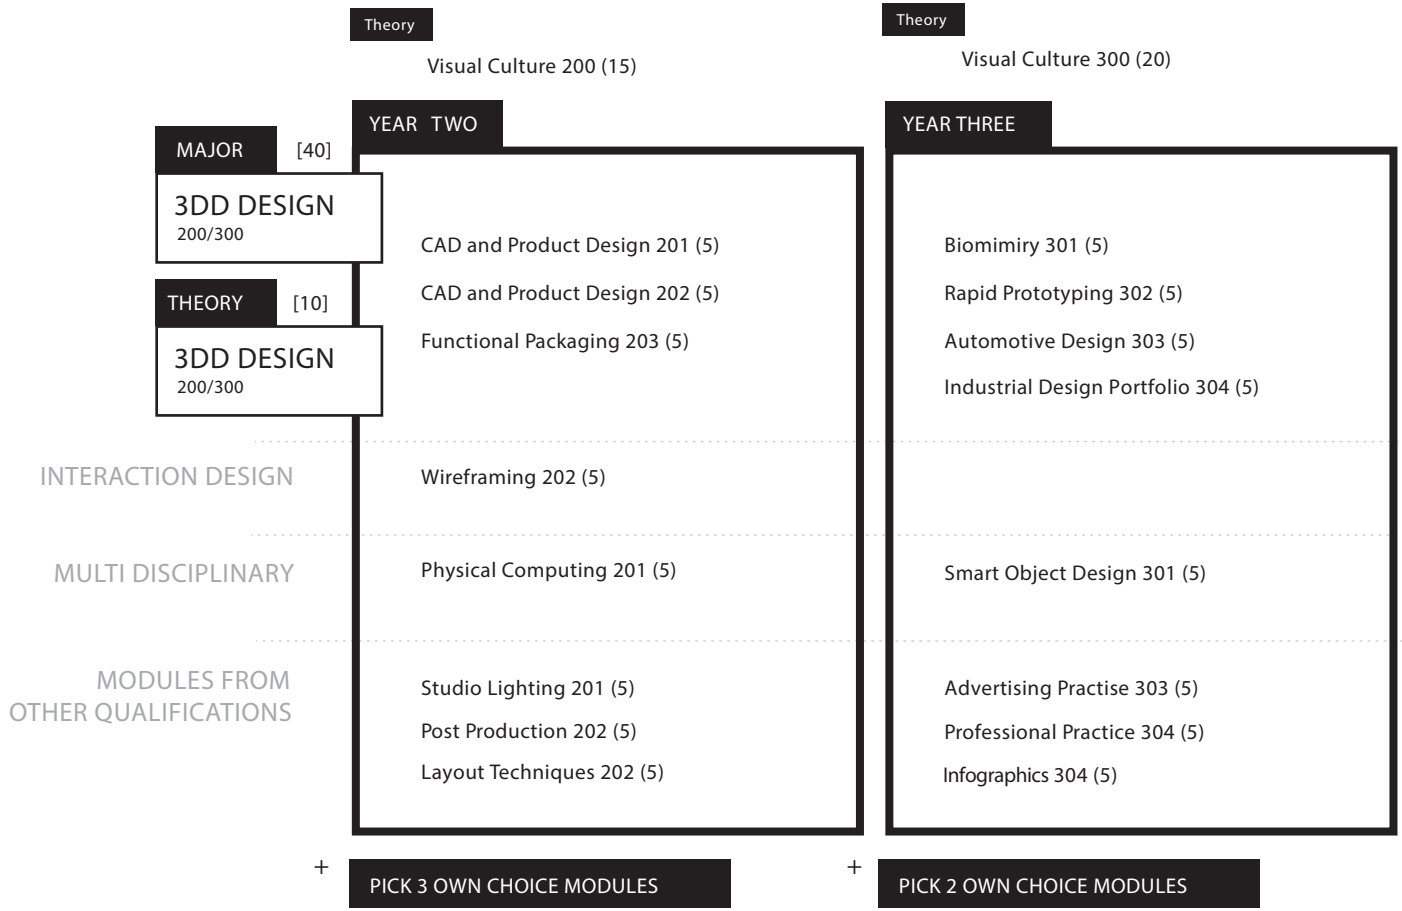

3DD_1
INDUSTRIAL DESIGNER

LEVEL 2 / LEVEL 3

INTERACTION DESIGN
MULTI DISCIPLINARY
MODULES FROM OTHER QUALIFICATIONS

01
02
03

- SUGGESTED MODULES:
- Information Architecture
 - Prototyping
 - Digital Illustration Techniques
 - Intro to social Media
 - Figure Drawing Advanced
 - Painting Foundation

01
02

- SUGGESTED MODULES:
- Studio Lighting
 - Personal Online Branding
 - The Promotional Video
 - Additive Sculpture
 - Wearable Objects